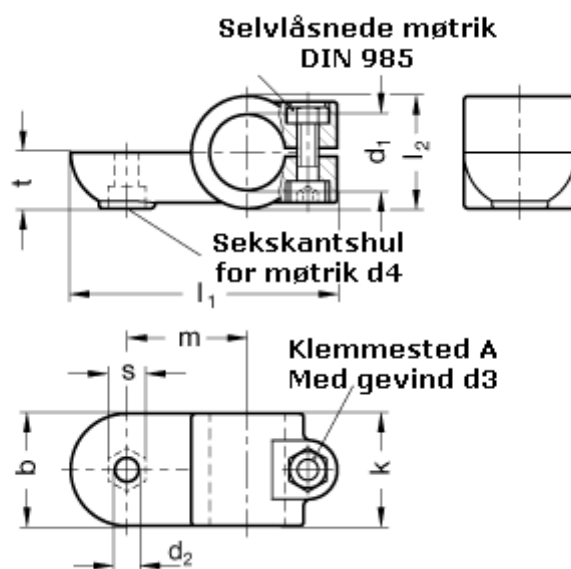

Article number: 20278B45OZ2BL

Description: E+G Swivel clamp connector
GN278-B45-OZ-2-BL

Measures

$b = 65$	$m = 70$
$d_1 = B45$	$s = 17.0$
$d_2 = 10.5$	$t = 32.5$
$d_3 = M10$	
$d_4 = M10$	
$k = 65$	
$l_1 = 148$	
$l_2 = 65$	